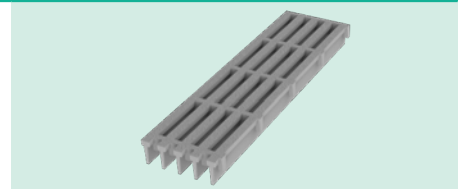

- EX-Series® RailEX® FRP handrails are available in the following profiles:
- RailEX® ROUND
 - RailEX® SQUARE

EX-Series® FRP Access Ladders

EX-Series® FRP Access Ladders are considered as the best alternatives to cage systems and conventional metallic ladders as they provide the full benefits of FRP including exceptional corrosion resistance as well as electrical transparency.

- LadderEX® Range

GratEX® Moulded FRP Grating

Cost effective GratEX® Moulded FRP grating panels allow for effective on-site fabrication/trimming whilst ensuring that wastage is minimised. Load bearing bars in both directions allow for use without continuous side support and so contribute to cost effectiveness.

Standard Square	Standard Heavy Duty Square	Mini Mesh	Micro Mesh
			
Rectangular Mesh	Heavy Duty Rectangular Mesh	Solid Top	Heavy Duty Solid Top
			

GridEX® Pultruded FRP Grating

GridEX® offers you options such as selection of open space, bar shape, cross-rod placement, custom fabrication, and custom resin or colour. A wide variety of bar shapes along with various bearing bar and cross-rod spacing are available depending on the design requirements.

I Type	T Type	Bar Type
		

MoultrEX® Moultruded FRP Grating

Treadwell's MoultrEX® fibreglass moultruded grating is the first open mesh grating ever to combine the high performance values of fibreglass reinforced plastic (FRP) moulded grating with the amazing capabilities of pultrusion. This has been achieved through clever utilisation of pultrusions within the body of the product's load bars and boasts greater amounts of glass in every item than have ever been seen previously.