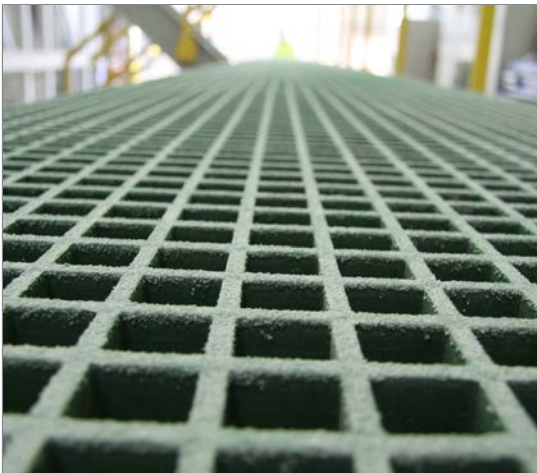

ACCESS SYSTEMS

FRP Grating | FRP Handrail | FRP Structures

EX-Series® FRP Grating, Handrails & Ladders

The safe access and passage located in elevated areas, confined spaces or in areas that are exposed to corrosion are considered as one of the biggest challenges faced by industries globally. Treadwell's ACCESS SYSTEMS are designed and engineered from FRP composites and features a robust, lightweight, non-conductive as well as non-corrosive solution to face the many challenges across industries.

Treadwell ACCESS SYSTEMS Range

EX-Series® FRP Grating

For use in a multitude of environments where the non-slip grating may be subjected to continuous spills, electrical dangers, fumes, splashes or submersions, EX-Series® FRP Grating is the ideal choice. In such challenging environments, FRP grating will exceed the performance of standard traditional grating options. Our FRP grating is available in standard panels or can be customised to specification.

- EX-Series® RailEX® FRP handrails are available in the following profiles:
- RailEX® ROUND
 - RailEX® SQUARE

EX-Series® FRP Access Ladders

EX-Series® FRP Access Ladders are considered as the best alternatives to cage systems and conventional metallic ladders as they provide the full benefits of FRP including exceptional corrosion resistance as well as electrical transparency.