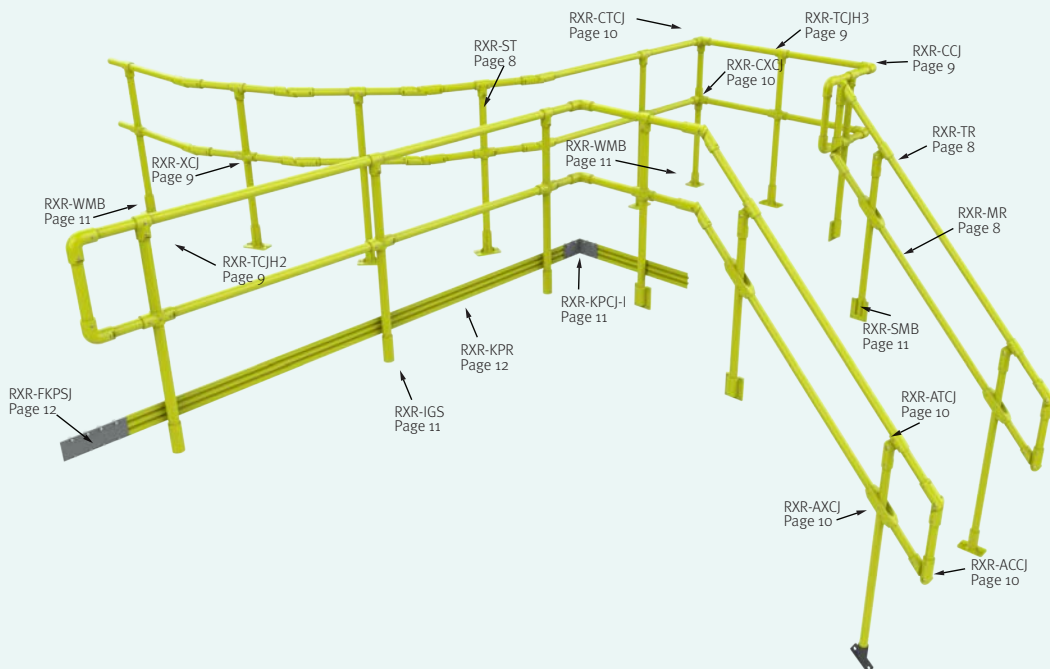

ACCESS SYSTEMS

FRP Grating | FRP Handrail | FRP Structures

RailEX® FRP Handrail Systems

The RailEX® FRP handrail system is a patented industrial rated product that is noted for its durability, strength, and versatility. Further, Treadwell's FRP handrail system has multiple uses in many industries and markets, and can be tailored to meet the requirements of our clients. Treadwell can deliver RailEX® as components or as prefabricated systems for immediate installation.

With the flexibility to supply the handrail as components or modulated panels to suit your exact requirements, RailEX® is definitely the "fit and forget" safety fibreglass handrail system.

Materials of Construction

RailEX® FRP handrail is constructed from fibreglass rovings combined with a blend of thermosetting resin systems. All of the resins used in the production of EX-Series® products contain UV inhibitors and fire retardant additives. ROUND Rail is the recommended ergonomic solution. SQUARE Rail is also available upon request.

ROUND RAIL

ROUND

SQUARE RAIL

SQUARE

RailEX® ROUND Overview

Please refer to the grating product guide for more information.