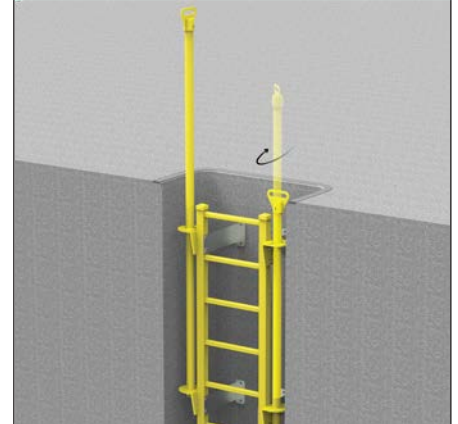

RailEX® FRP handrail is constructed from fibreglass rovings combined with a blend of thermosetting resin systems. All of the resins used in the production of EX-Series® products contain UV inhibitors and fire retardant additives. ROUND Rail is the recommended ergonomic solution. SQUARE Rail is also available upon request.

ACCESS SYSTEMS

FRP Grating | FRP Handrail | FRP Structures

LadderEX[®] FRP Ladder Systems

LadderEX[®] is the choice alternative to metallic ladders and cage systems, providing superior corrosion resistance and electrical transparency. Even in complete submersion applications, our FRP ladders have outlasted aluminium and steel and required little maintenance or care.

The rungs are a pultruded fibreglass polyester tube with a fluted, non-skid surface.

The product range in Treadwell's ladder and platform systems include fibreglass platforms, fibreglass ladders, fibreglass caged ladders, FRP walkways and other such customisations in FRP based configurations which are offered in the following categories:

LadderEX[®] Overview

LadderEX[®] Standard Ladders

LadderEX[®] Caged Ladders

LadderEX[®] Standard Stiles

LadderEX[®] Retractable Stiles

Please refer to the LadderEX[®] product guide for more information.