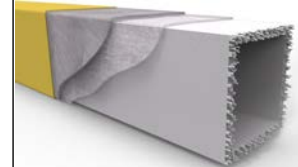

SQUARE RAIL

SQUARE